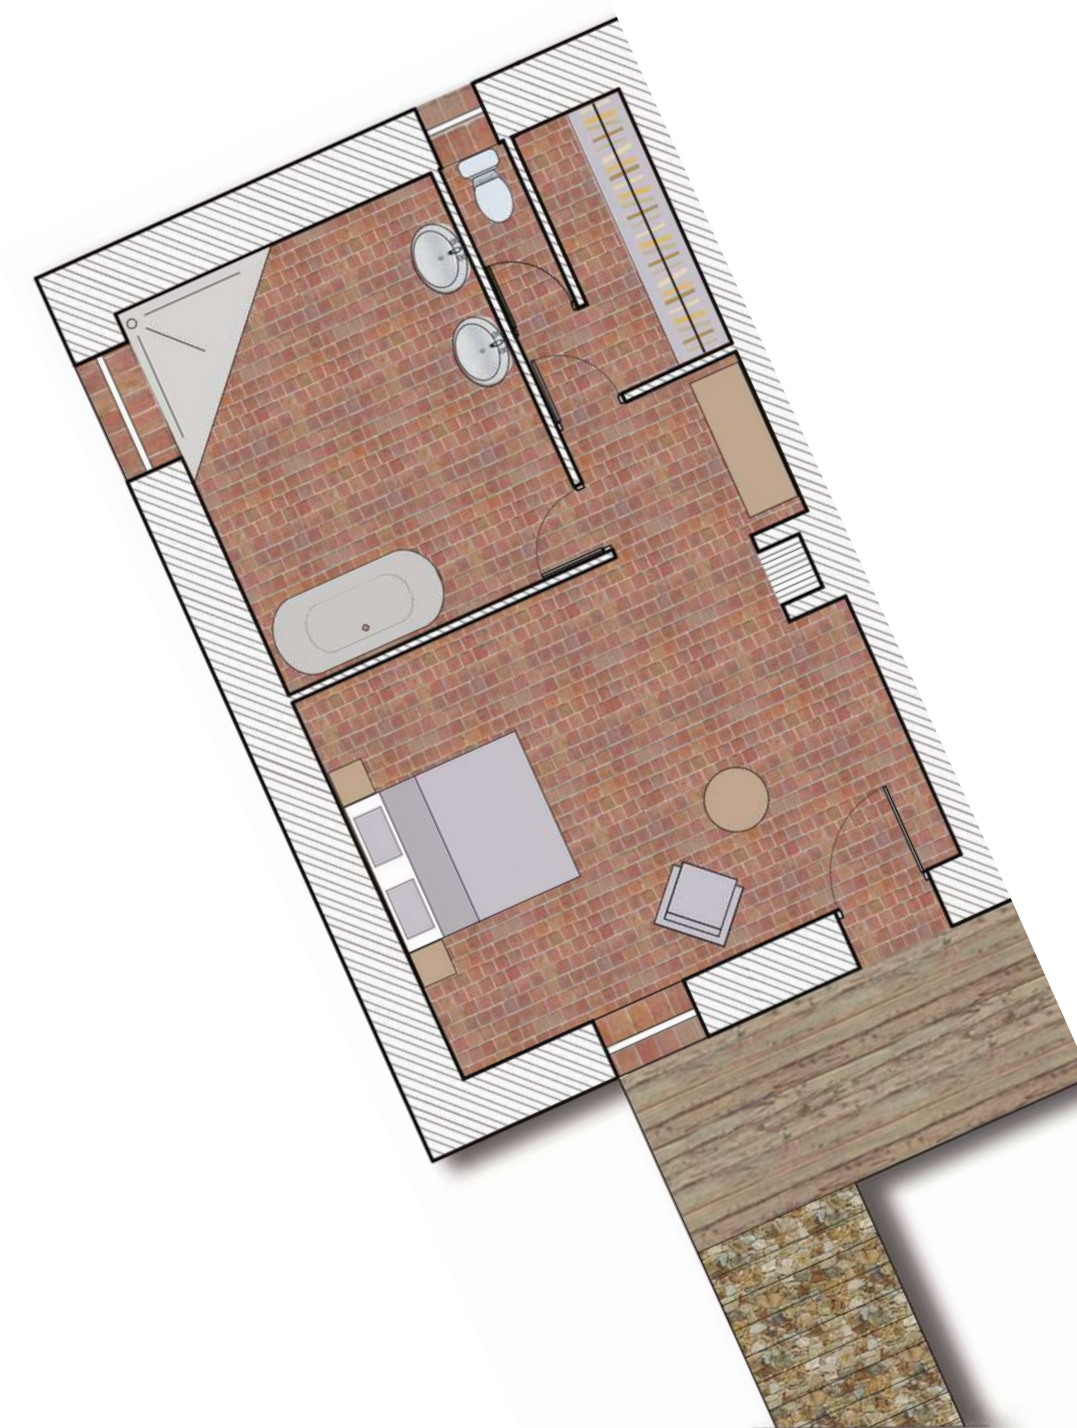

HOTEL DE LA FERME

Catarella Suite

DOMAINE DE MURTOLI

HOTEL DE LA FERME

Catarella Suite

DOMAINE DE MURTOLI

- a master bedroom (200x200 separable bed),
 - a dressing room,
 - a bathroom with walk-in shower, bathtub and separate toilet,
 - a sitting space with a fireplace, a courtesy area and smart TV.
- The room and its living room offer access to the terrace with a view over the courtyard of the farm and its centuries-old olive trees as well as a pleasant escape over the green hills of Murtili.

The CATARELLA suite and the PETRA NERA room can be connected by a common terrace.

CATARELLA SUITE

Located on the courtyard side, upstairs, the CATARELLA suite offers a total area of 60 sqm (645 sqft) and will welcome you in the most comfortable and modern atmosphere. Fully air-conditioned, it boasts: